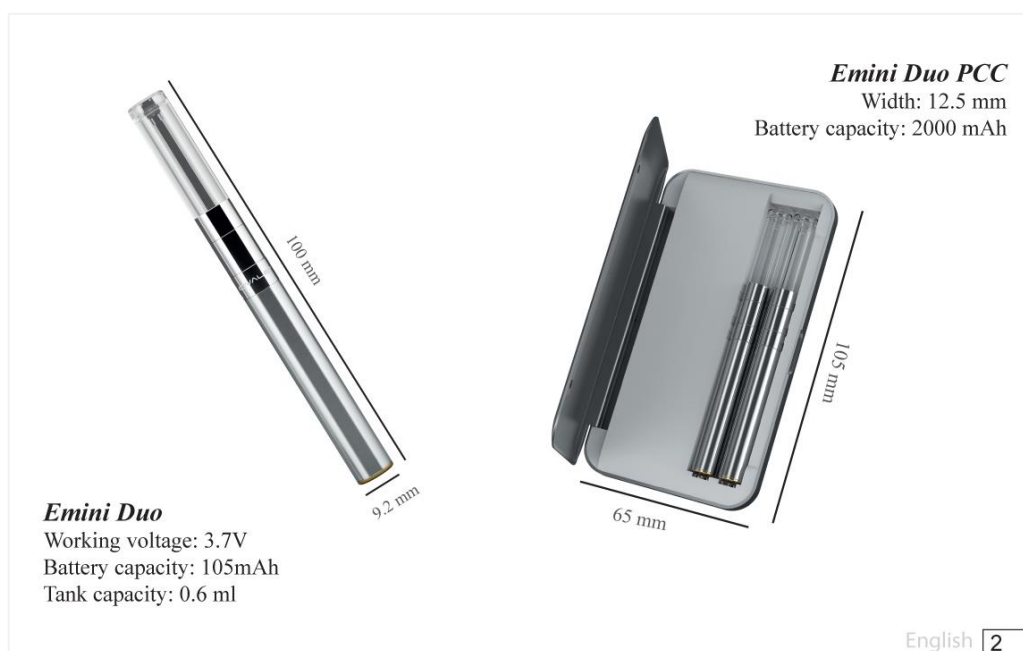

KIT CONTENT

- 1* complete electronic cigarette Emini Duo
- 1* USB cable - 1* Emini Duo PCC
- 1* Manual

The innovative design and the exclusive technology make the Emini Duo fashionable and comfortable to use. The PCC made of metal, can charge both cigarettes simultaneously. The LED light permits to check the charging status.

Thank you for choosing Ovale! Please read this manual carefully before use to ensure correct use of the product. If you require any additional information or have any questions about the product or its use, please consult your local Ovale agent, or visit our website at www.ovaleurope.com.

1 English