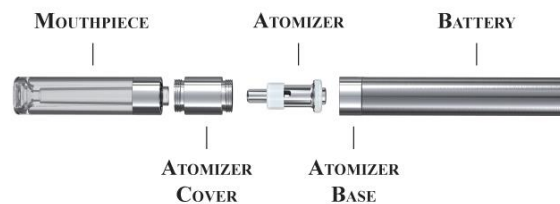

Short circuit protection: if short circuit occurs, the battery will turn off and the LED will flash for 2 seconds.

Inhaling protection: inhaling longer than 10 seconds, will cause the LED to flash twice and the output will shut down .

INSTRUCTIONS

Remove the Emini Duo from the PCC, charge with liquids and start inhaling.

English | 4

ATOMIZER HEAD REPLACEMENT:

1. Unscrew the atomizer cone from the battery.
2. Replace or clean the atomizer.
3. Push the atomizer cone straight onto the battery, lock it by twisting clockwise.